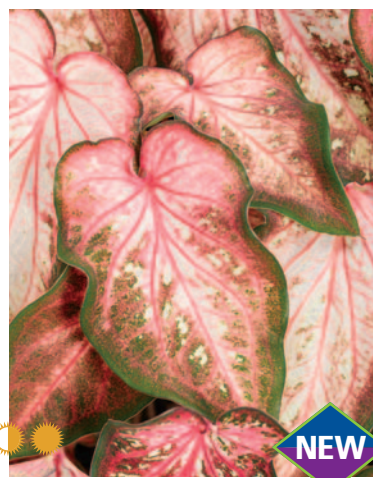

Strap Leaf Types

HEART TO HEART™
'Splash of Wine'
Caladium hortulanum USPPAF

HEART TO HEART™
'Blushing Bride'
Caladium hortulanum USPP22213

HEART TO HEART™
'Caribbean Coral'
Caladium hortulanum USPP29546