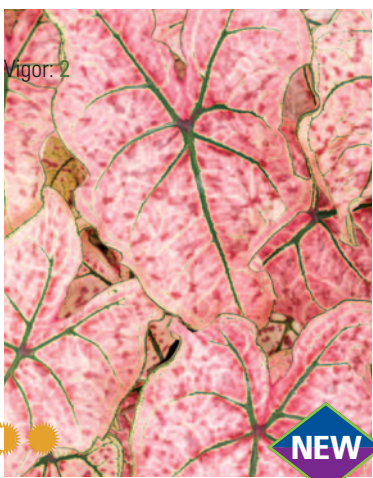

HEART TO HEART™ 'Radiance'
Caladium hortulanum USPP27095

HEART TO HEART™
'Raspberry Moon'
Caladium hortulanum USPP20069

HEART TO HEART™
'Rose Glow'
Caladium hortulanum USPP20070

HEART TO HEART™
'Snow Drift'
Caladium hortulanum USPP27072

Strap Leaf Types

HEART TO HEART™
'Splash of Wine'
Caladium hortulanum USPPAF

HEART TO HEART™
'Blushing Bride'
Caladium hortulanum USPP22213

HEART TO HEART™
'Caribbean Coral'
Caladium hortulanum USPP29546